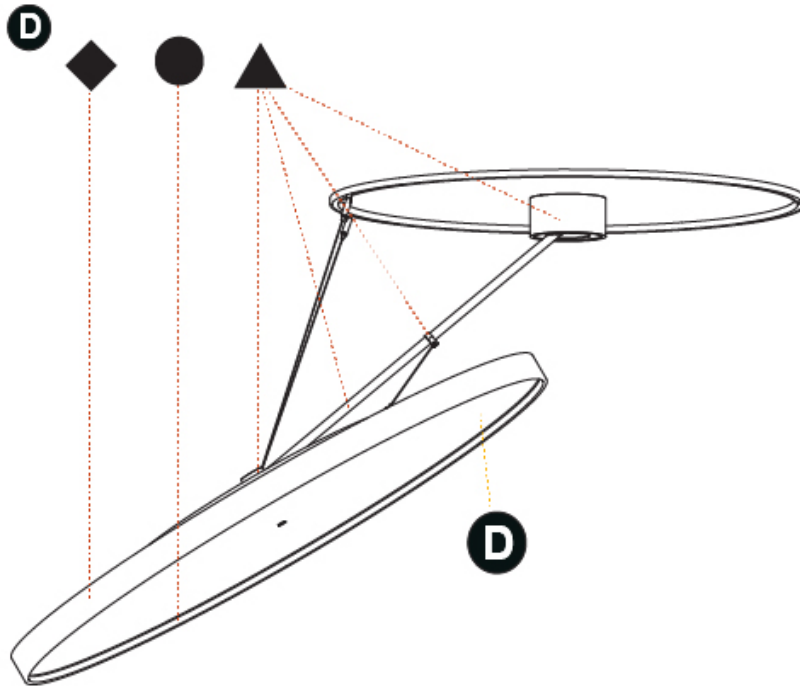

SIGN DIVA DANCER SUSPENSION

A30876-

PROJECT	_____
TYPE	_____
SPECIFIER	_____
QUANTITY	_____
DATE	_____