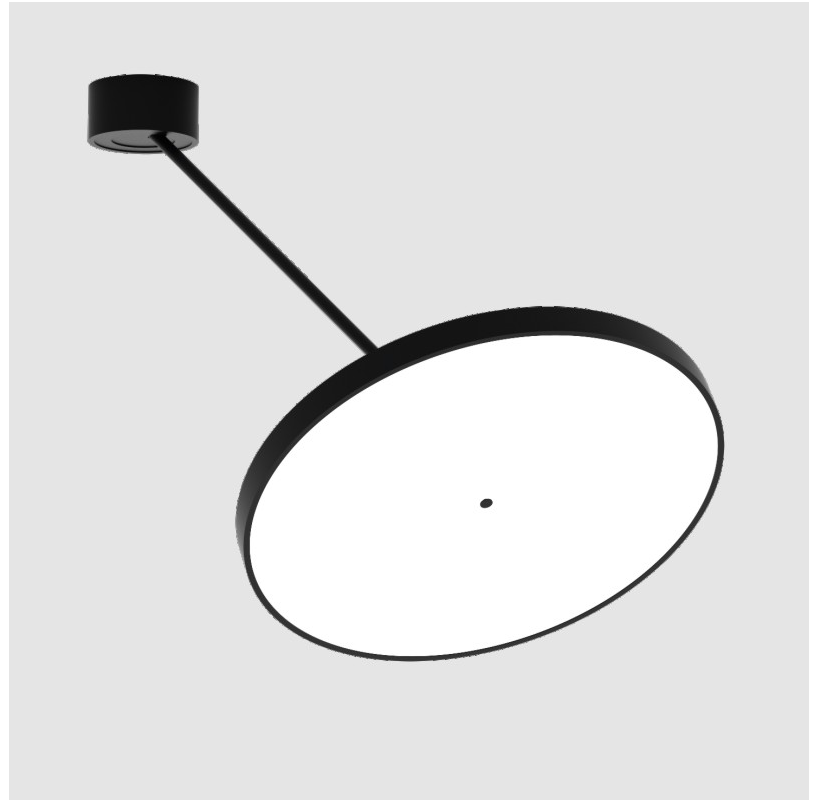

GENERAL

Series: Sign Diva Dancer
Subseries: Sign Diva Dancer
Brand: Prolicht
Division: Architectural
Mounting Type: Suspension
Mounting Location: Ceiling
Subcategory: Pendant

PHYSICAL

Shape: Round
Diameter (mm): 570
Diameter (in): 22 ⁷/₁₆
Height (mm): 870
Depth (mm): 72
Height (in): 34 ¹/₄
Depth (in): 2 ¹³/₁₆
Extension (mm): 750
Extension (in): 29 ¹/₂
Light Distribution: Adjustable / Direct
Weight (kg): 4.660
Weight (lbs): 10.273
Diffuser: PMMA - Opal / Micro-Prism / Sparkling Secret / Vintage Industrial
Fixture Finish: SSR / BKV / CWI / CRY / HAB / UFT / ITA / RUA / FTG / MYG / LOD / PUS / FRO / FUP / KIA / POP / BLS / SPG / MEY / GOH / GUM / CHC / COM / ABZ / JAG / OBR / MOS / ROR
Fixture Material: Extruded Aluminum / Steel

ELECTRICAL

Lamp Type: LED (Zhaga Standard)
Input Wattage (W): 49
Dimming: Tri-Mode (Non-Dimming and Phase Dimming (120Vac only) and 0-10V Dimming)
Driver Included: Yes
Driver Location: Integrated
Driver Type: Constant Current - Universal
Driver Class: Class 2
Input Voltage (V): 120 - 277
Constant Current (MA): 350

LED

Color Temperature (*K): 2700 / 3000 / 3500 / 4000
Max. Delivered Lumen (lm): 4978 / 5337 / 5384 / 5494
Nominal Lumen (lm): 6199 / 6646 / 6705 / 6842
CRI: >90 CRI
Lamp Life (hrs): 50000

OPTICAL

Adjustability: Rotational Canopy 170°; Tilting Canopy ±50°; Tilting Head ±90°

RATINGS AND CERTIFICATIONS

Certified By: Certified for North American Standards
IP rating: IP20